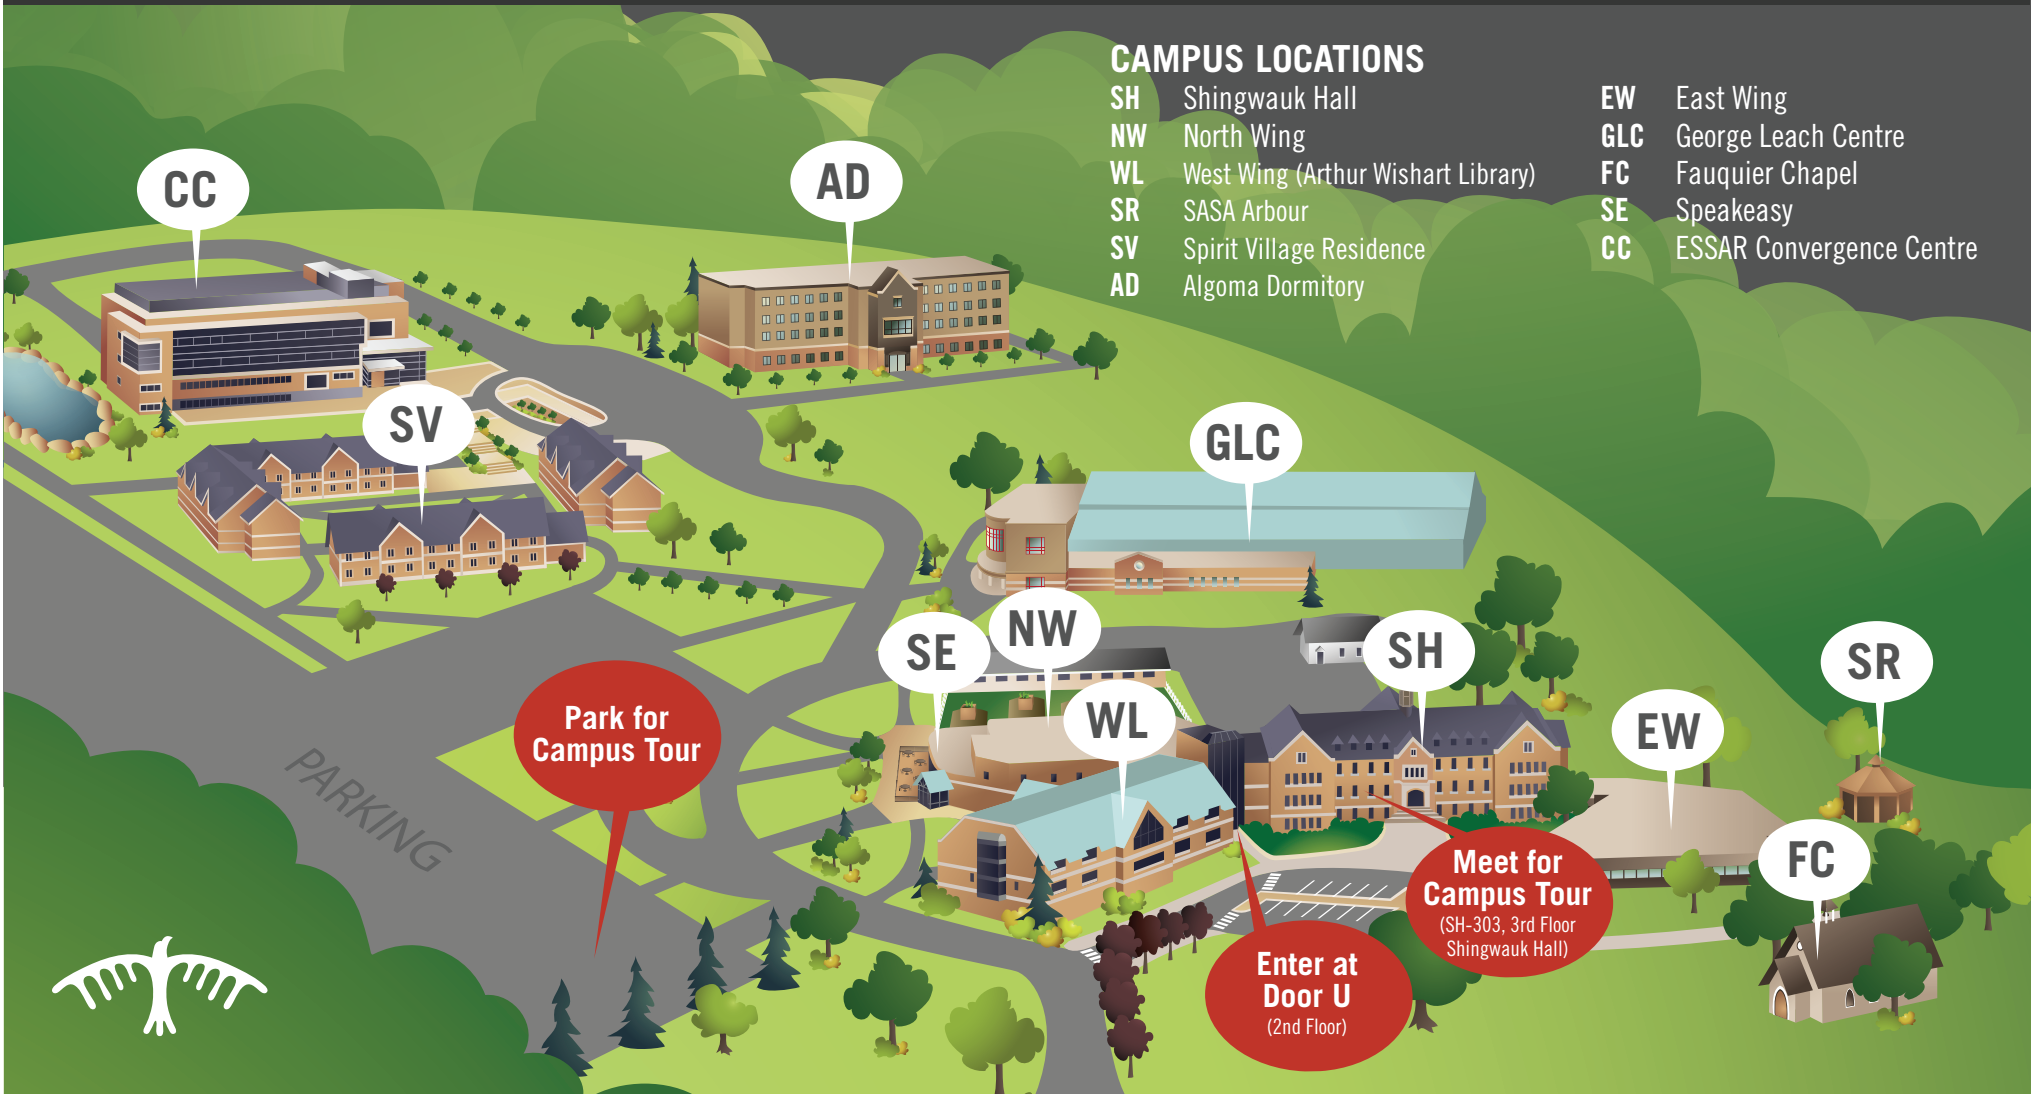

NOTES:

Please park in the main parking lot closest to the main front building. A code for free exit will be provided.

Algoma UNIVERSITY

CAMPUS TOUR MAP

SHINGWAUK HALL - 3RD FLOOR CAMPUS TOUR MEETING LOCATION

SHINGWAUK HALL - LEVEL 3